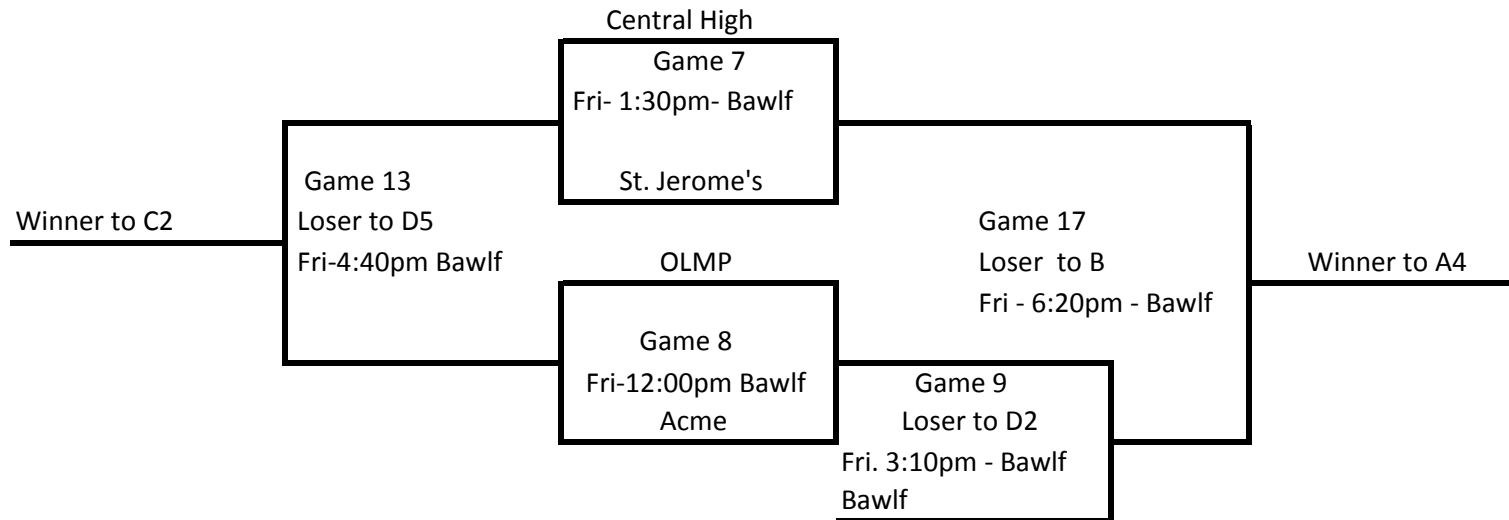

Consolation Side

Glen Magneson Pool

A Side

Consolation Side

Brian / Loretta Lyons Pool

A Side

1 hour gap built in for slight break.

Consolation Side

Floyd Taylor Pool

A Side

Consolation Side

Inge Pot Pool

A Side

A Pool

B Pool