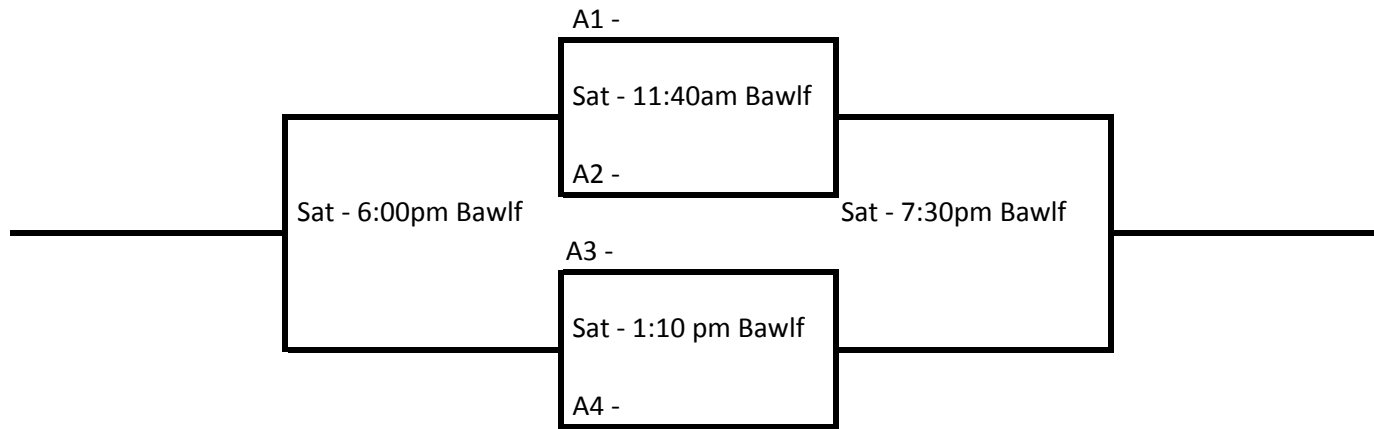

Consolation Side

Glen Magneson Pool

A Side

Consolation Side

Brian / Loretta Lyons Pool

A Side

1 hour gap built in for slight break.

Consolation Side

Floyd Taylor Pool

A Side

Consolation Side

Inge Pot Pool

A Side

A Pool

B Pool