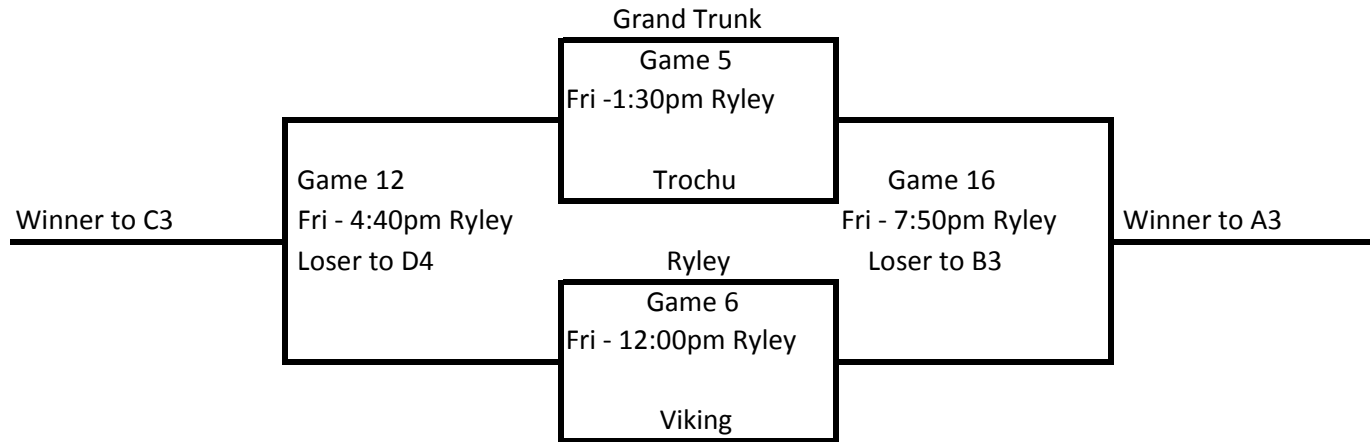

Consolation Side

Glen Magneson Pool

A Side

Consolation Side

Brian / Loretta Lyons Pool

A Side

1 hour gap built in for slight break.

Consolation Side

Floyd Taylor Pool

A Side

Consolation Side

Inge Pot Pool

A Side

A Pool

B Pool