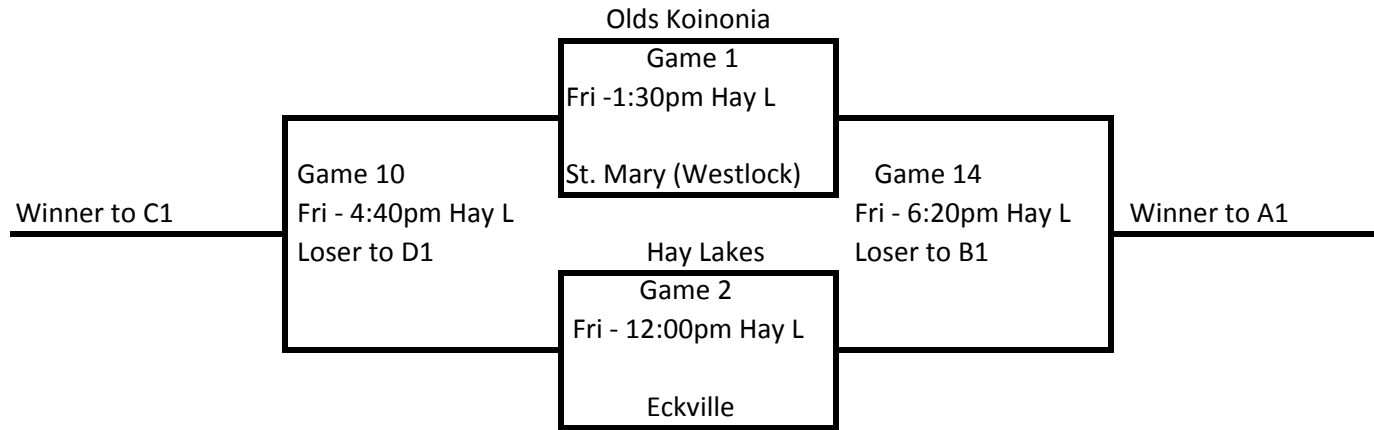

Consolation Side

Glen Magneson Pool

A Side

Consolation Side

Brian / Loretta Lyons Pool

A Side

1 hour gap built in for slight break.

Consolation Side

Floyd Taylor Pool

A Side

Consolation Side

Inge Pot Pool

A Side

A Pool

B Pool