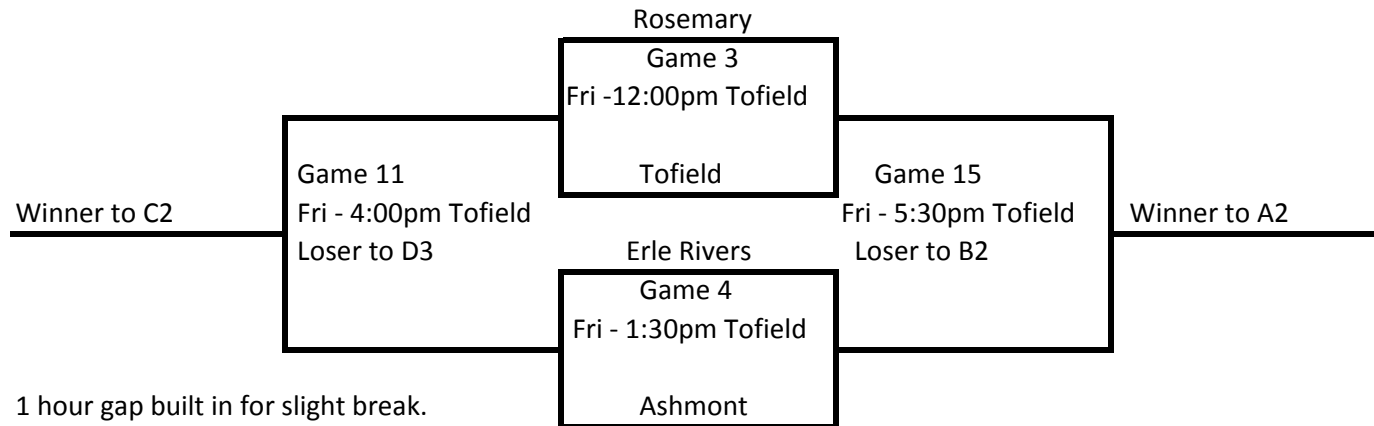

Consolation Side

Glen Magneson Pool

A Side

Consolation Side

Brian / Loretta Lyons Pool

A Side

1 hour gap built in for slight break.

Consolation Side

Floyd Taylor Pool

A Side

Consolation Side

Inge Pot Pool

A Side

A Pool

B Pool